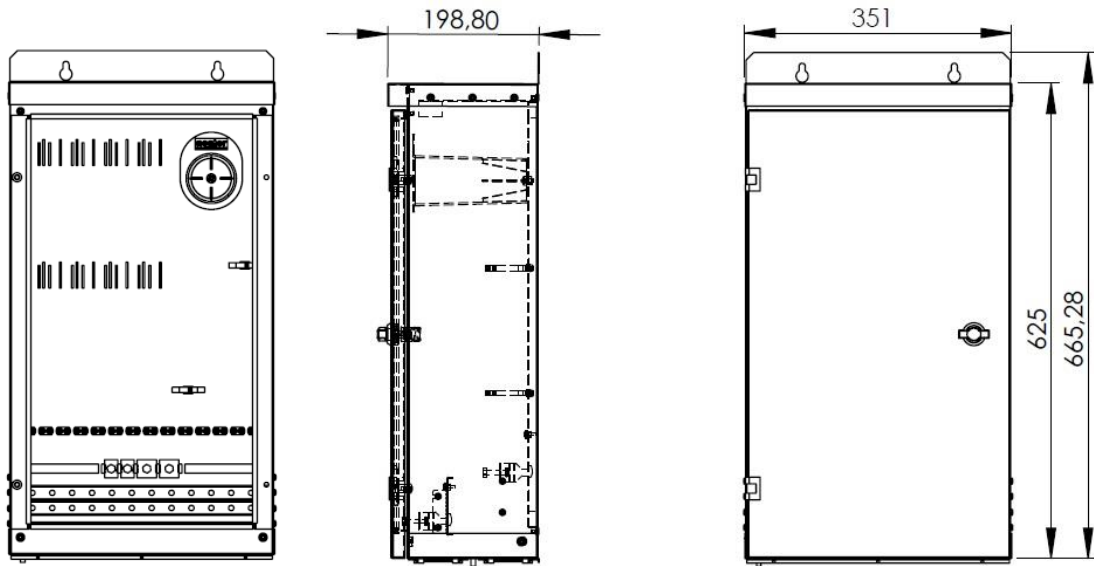

Splice Cabinet Combination K0 + NC-320 Optimus

Introduction

Splice cabinet combination K0 + NC-320 Optimus consists of a street distribution cabinet with an unheated splice cabinet mounted inside. The cabinet combination is used for splicing and terminating micro-cables inside the microduct network.

Features

- Cabinet combination for outdoor use, which includes an outdoor cabinet with stand and a splice cabinet for optical fibres.
- The product has been designed especially for FTTH applications in microduct networks.
- Basic assembly
 - K0 cabinet (height 850mm) with stand.
 - NC-320 Optimus splice cabinet (installed inside the K0 cabinet) equipped with mounting plates for microducts on both sides of the cabinet including a connection option for possible tracer wires.
- The outer parts of the K0 cabinet are galvanized and powder-painted steel plate.
 - Colour RAL 7008
- User-friendly design
 - The microducts are brought straight into the NC-320 Optimus splice cabinet. Thanks to this feature, there is no need to store a lot of cable excess into the K0 cabinet.
 - Mounting plates for microducts makes duct installation even more easy.
 - Total capacity
 - 26pcs Nestor Optimus DB 14/10mm
 - 52pcs Nestor Optimus DB 7/3,5mm
 - Microducts can be organized without using any tools.
 - The inlets of the NC-320 Optimus splice cabinet are wide and equipped with bristle sealings, so it is easy to bring microducts inside the cabinet.
 - NC-320 Optimus includes also guiding system for fibre tubes.

Dimensions

- | | |
|-------------------------|---------------------------------|
| • K0 cabinet with stand | 1850 (H) x 604 (W) x 351 (D) mm |
| • NC-320 Optimus | 625 (H) x 351 (W) x 199 (D) mm |
| • Full assembly | 1850 (H) x 604 (W) x 351 (D) mm |