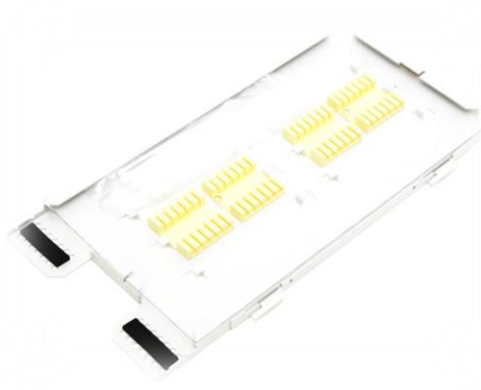

Optional accessories

- LV1581 NC-48S Universal Splice Tray
- LV2265 NC-96 Universal Splice Tray
- Nestor Optimus accessories for microduct networks
  - Connectors
  - Reducers
  - End Stops
  - Gas Blocks
  - Cable Seals
  - Divisible Seals
  - Temporary End Caps

NC-48S Universal Splice Tray