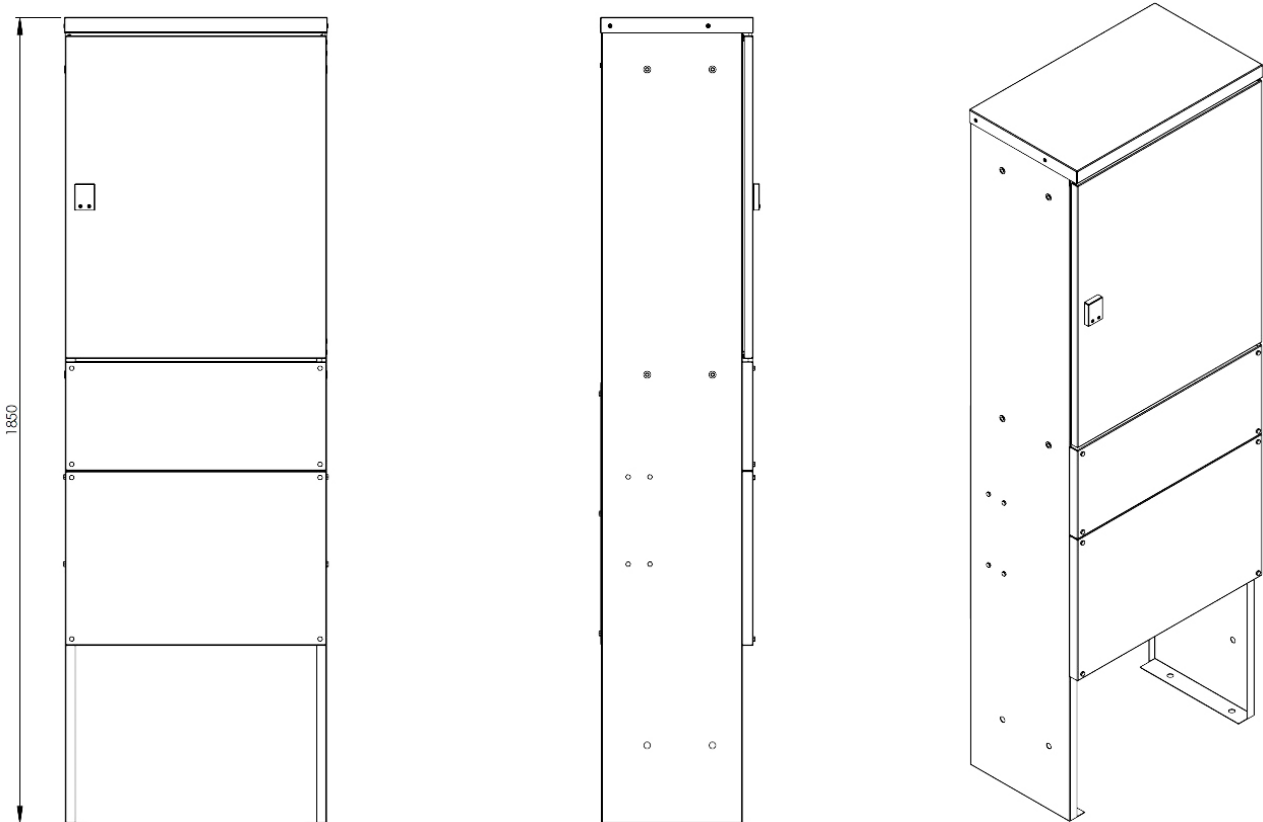

Splice Cabinet Combination K0 + NC-320 Optimus

Introduction

Splice cabinet combination K0 + NC-320 Optimus consists of a street distribution cabinet with an unheated splice cabinet mounted inside. The cabinet combination is used for splicing and terminating micro-cables inside the microduct network.

Features

- Cabinet combination for outdoor use, which includes an outdoor cabinet with stand and a splice cabinet for optical fibres.
- The product has been designed especially for FTTH applications in microduct networks.
- Basic assembly
 - K0 cabinet (height 850mm) with stand.
 - NC-320 Optimus splice cabinet (installed inside the K0 cabinet) equipped with mounting plates for microducts on both sides of the cabinet including a connection option for possible tracer wires.
- The outer parts of the K0 cabinet are galvanized and powder-painted steel plate.
 - Colour RAL 7008
- User-friendly design
 - The microducts are brought straight into the NC-320 Optimus splice cabinet. Thanks to this feature, there is no need to store a lot of cable excess into the K0 cabinet.
 - Mounting plates for microducts makes duct installation even more easy.
 - Total capacity
 - 26pcs Nestor Optimus DB 14/10mm
 - 52pcs Nestor Optimus DB 7/3,5mm
 - Microducts can be organized without using any tools.
 - The inlets of the NC-320 Optimus splice cabinet are wide and equipped with bristle sealings, so it is easy to bring microducts inside the cabinet.
 - NC-320 Optimus includes also guiding system for fibre tubes.

Dimensions

- | | |
|-------------------------|---------------------------------|
| • K0 cabinet with stand | 1850 (H) x 604 (W) x 351 (D) mm |
| • NC-320 Optimus | 625 (H) x 351 (W) x 199 (D) mm |
| • Full assembly | 1850 (H) x 604 (W) x 351 (D) mm |